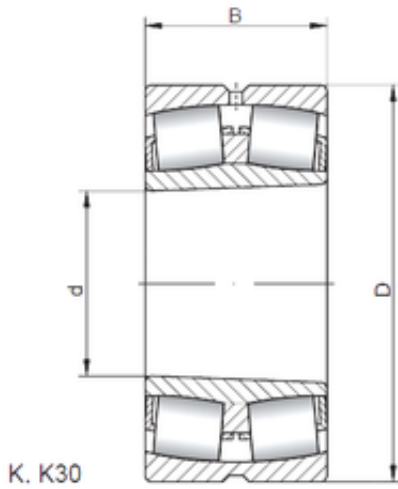

230/800 KW33 ISO Spherical Roller Bearings

Bearing No. 230/800 KW33

Size	800x1150x258 mm
Bore Diameter	800 mm
Outer Diameter	1150 mm
Width	258 mm
d	800 mm
D	1150 mm
B	258 mm
C	258 mm

230/800 KW33 Bearing 2D drawings and 3D CAD models