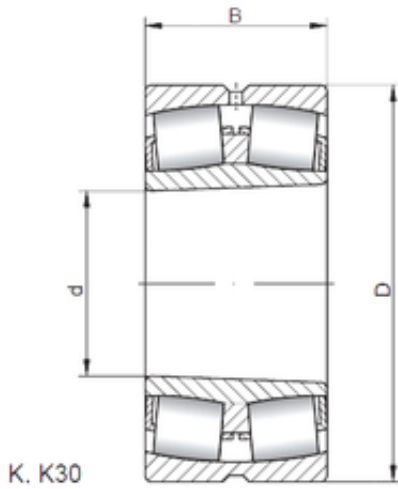

23972 KW33 ISO Spherical Roller Bearings

Bearing No. 23972 KW33

Size	360x480x90 mm
Bore Diameter	360 mm
Outer Diameter	480 mm
Width	90 mm
d	360 mm
D	480 mm
B	90 mm
C	90 mm

23972 KW33 Bearing 2D drawings and 3D CAD models