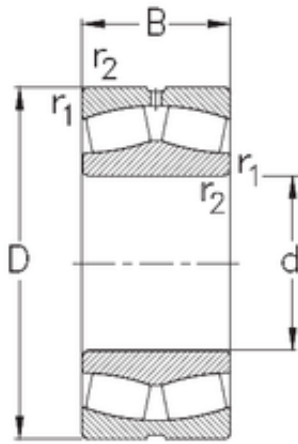

22256-MB-W33 NKE Spherical Roller Bearings

Bearing No. 22256-MB-W33

Size	280x500x130 mm
Bore Diameter	280 mm
Outer Diameter	500 mm
Width	130 mm
d	280 mm
D	500 mm
B	130 mm
C	130 mm
r1 min.	5 mm
r2 min.	5 mm
Weight	119 Kg
Basic dynamic load rating (C)	2010 kN
Basic static load rating (C0)	3200 kN
Limiting speed	1500 r/min
Calculation factor (e)	0,28
Calculation factor (Y0)	2,3
Calculation factor (Y1)	2,4

22256-MB-W33 Bearing 2D drawings and 3D CAD models